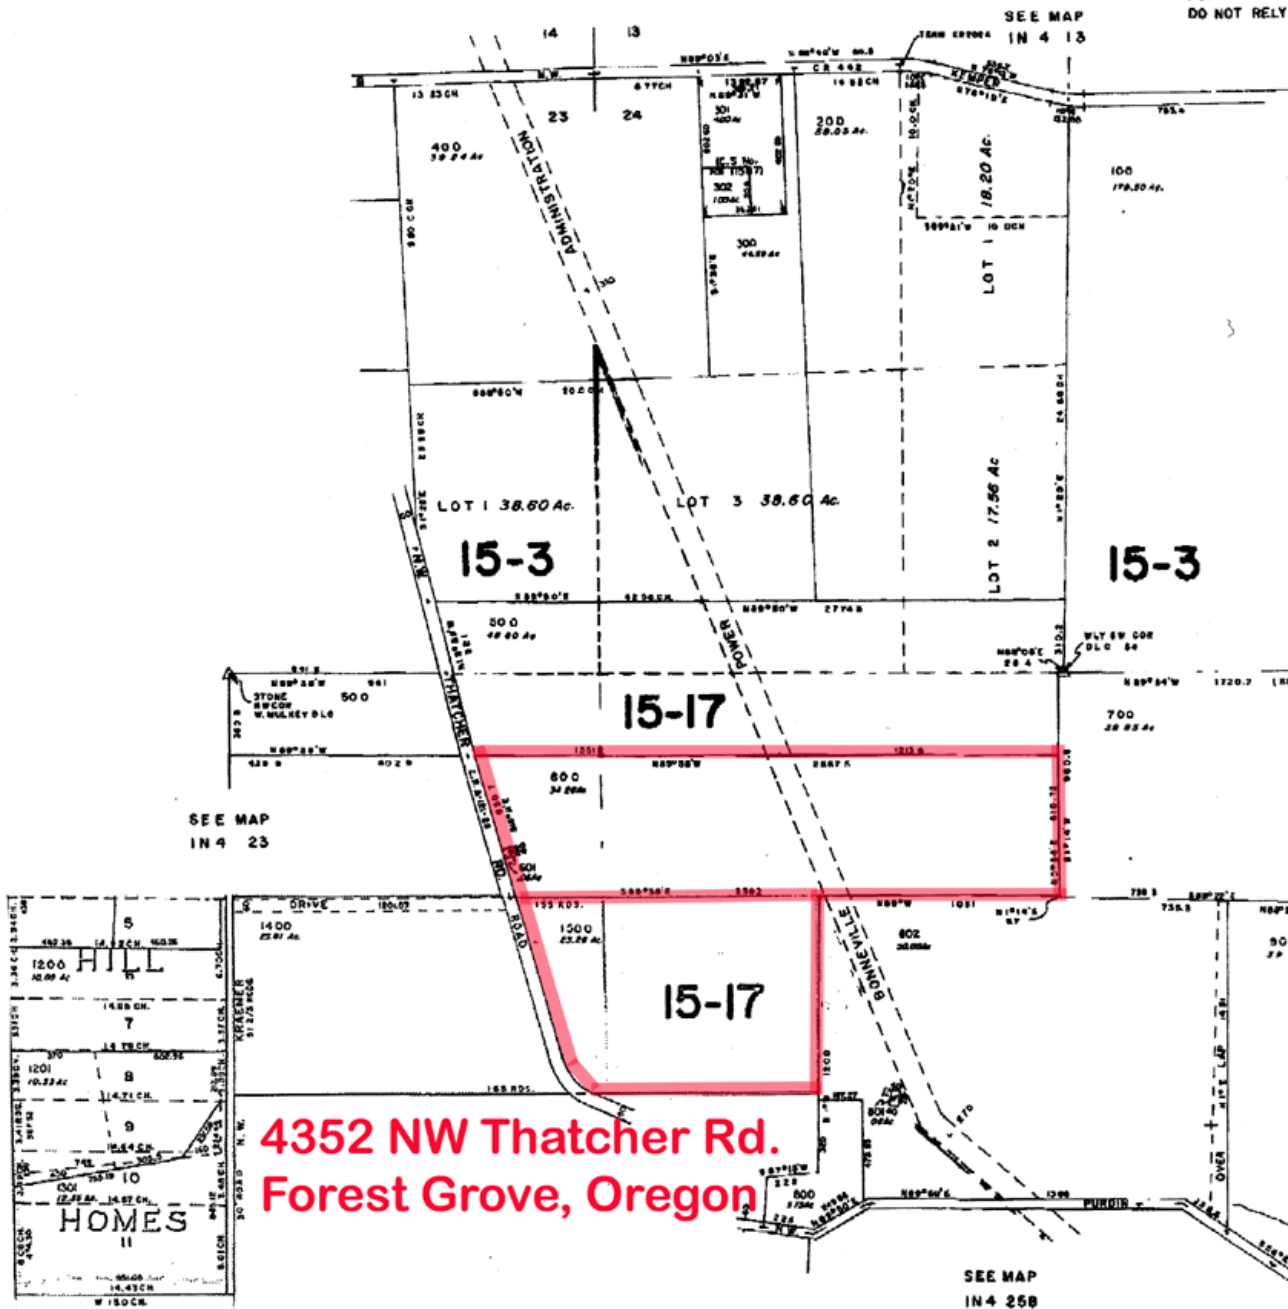

SECTION 24 T1N R4W W.M.

WASHINGTON COUNTY OREGON

SCALE 1"=400'

FOR ASSESSMENT
DO NOT RELY

**4352 NW Thatcher Rd.
Forest Grove, Oregon**

SEE MAP
IN 4 258