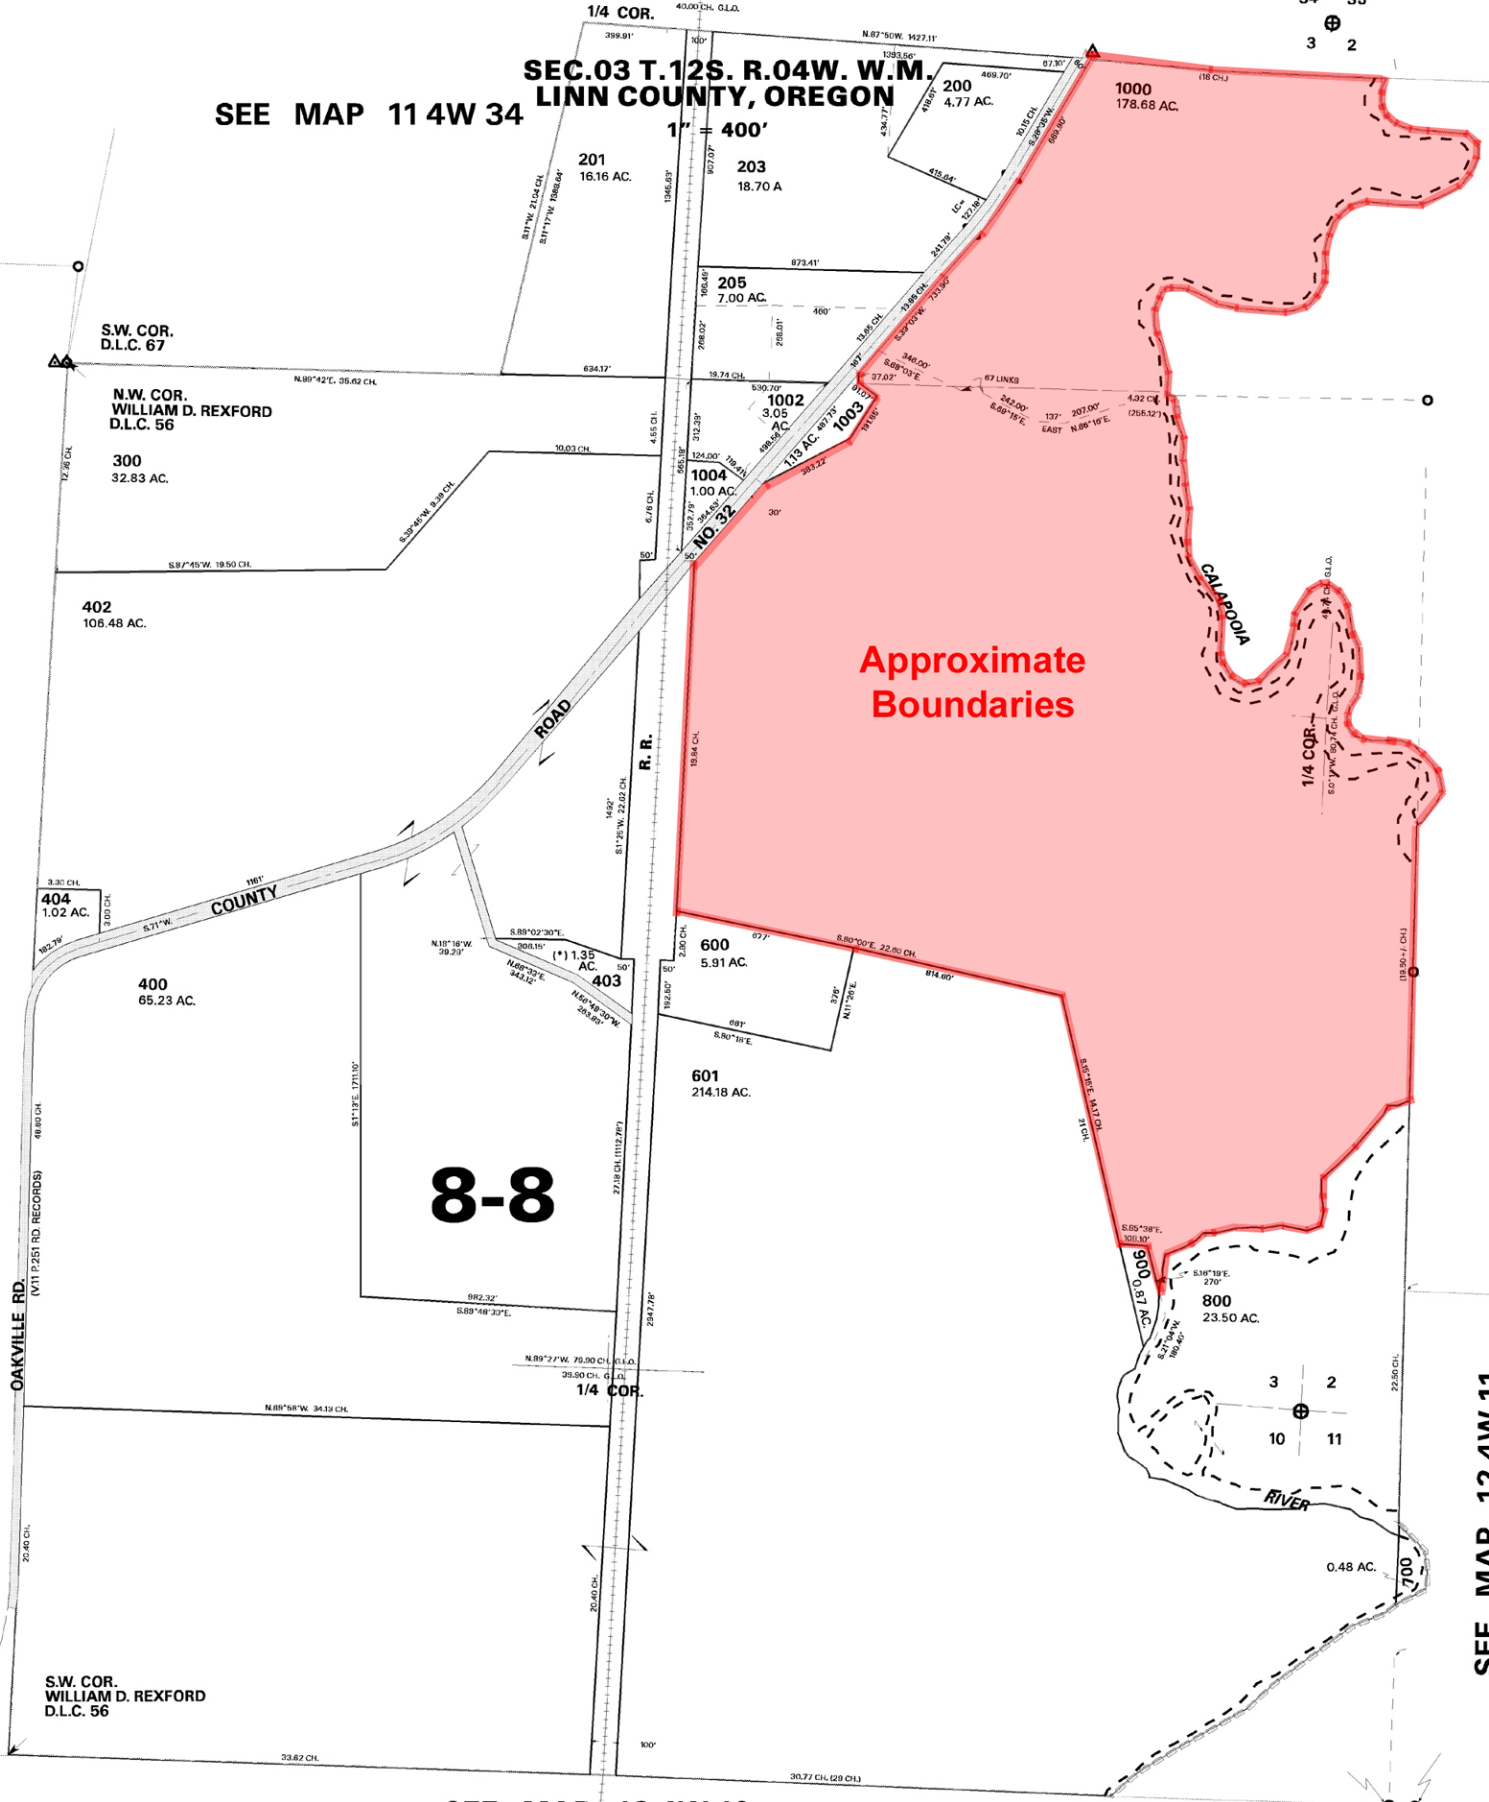

SEC.03 T.12S. R.04W. W.M.
LINN COUNTY, OREGON

SEE MAP 11 4W 34

34 35
3 2

SEE MAP 12 4W 10

SEE MAP 12 4W 11